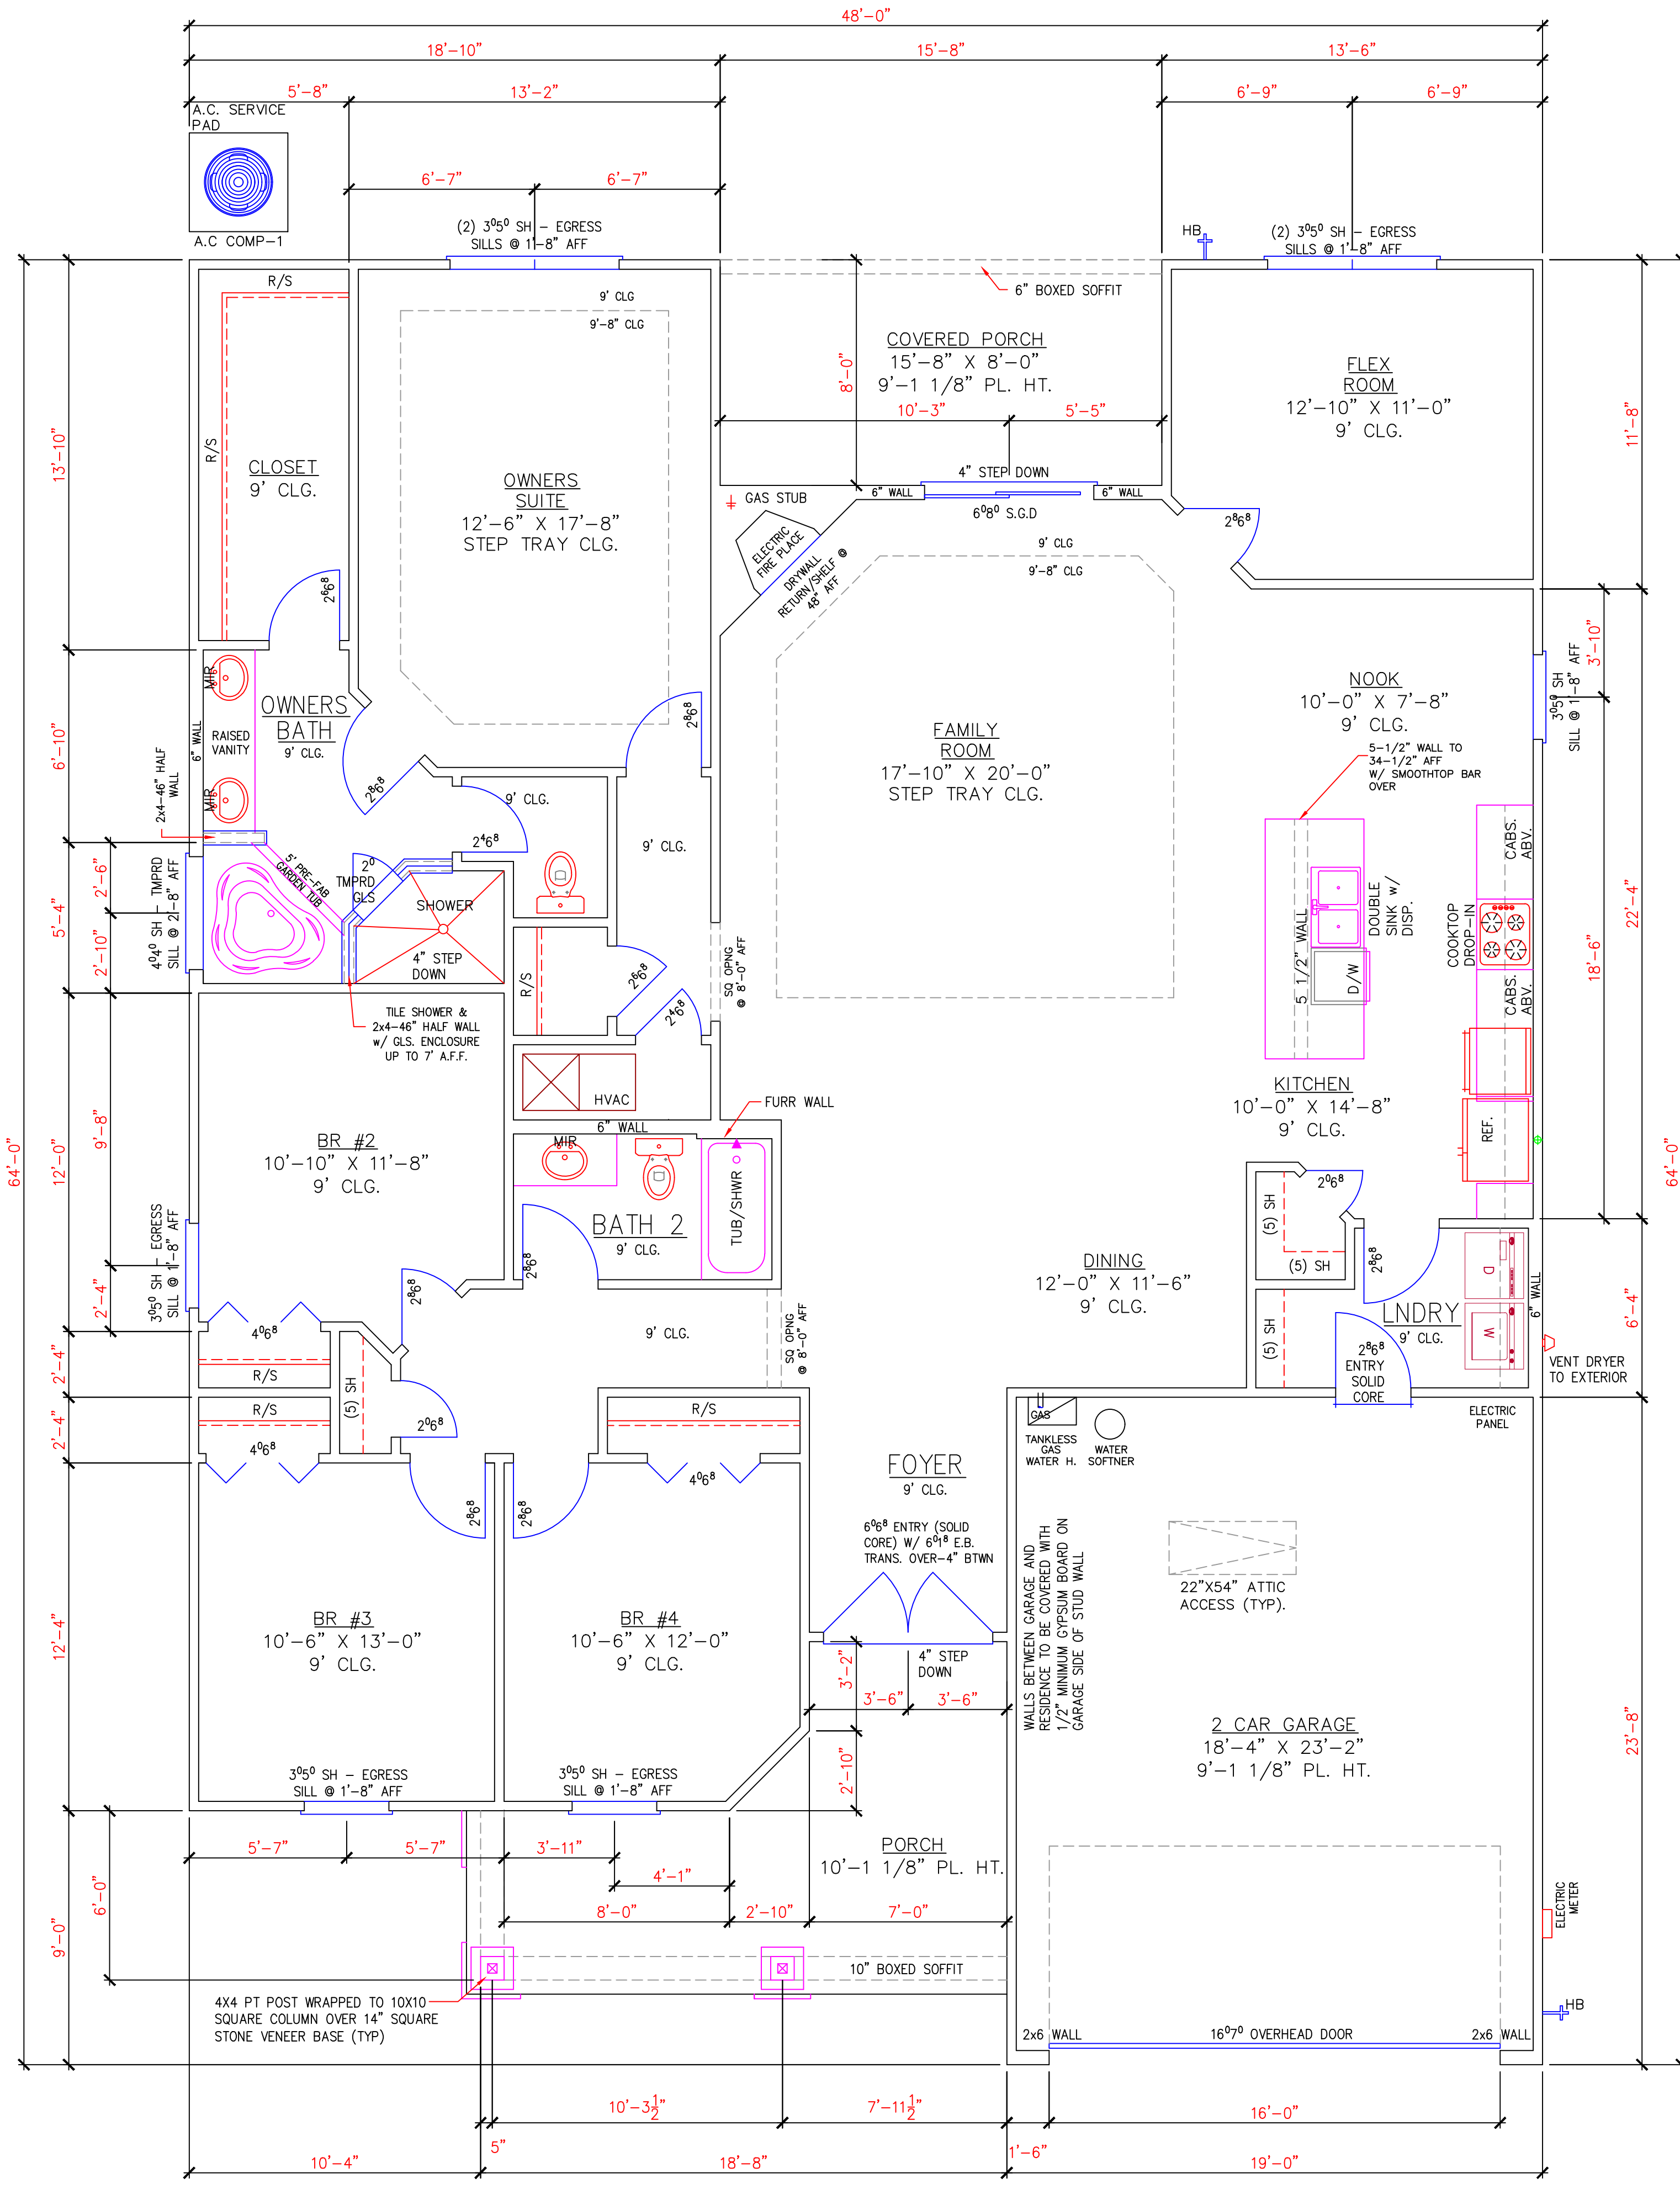

**MODEL 1
1 STORY HOUSE
DEERWOOD CROSSING**

Developer:
ASSET PROPERTY GROUP, LLC
P. O. Box 56291
Jacksonville, FL 32241
Phone: (904) 237-3123
Email: jmo.assetproperty@gmail.com

1ST. FLOOR PLAN
SCALE: 1/4" = 1'-0"

TOTAL SQUARE FOOTAGE	
LIVING.....	2192
ENTRY.....	170
GARAGE.....	446
PORCH.....	125
TOTAL UNDER ROOF.....	2933