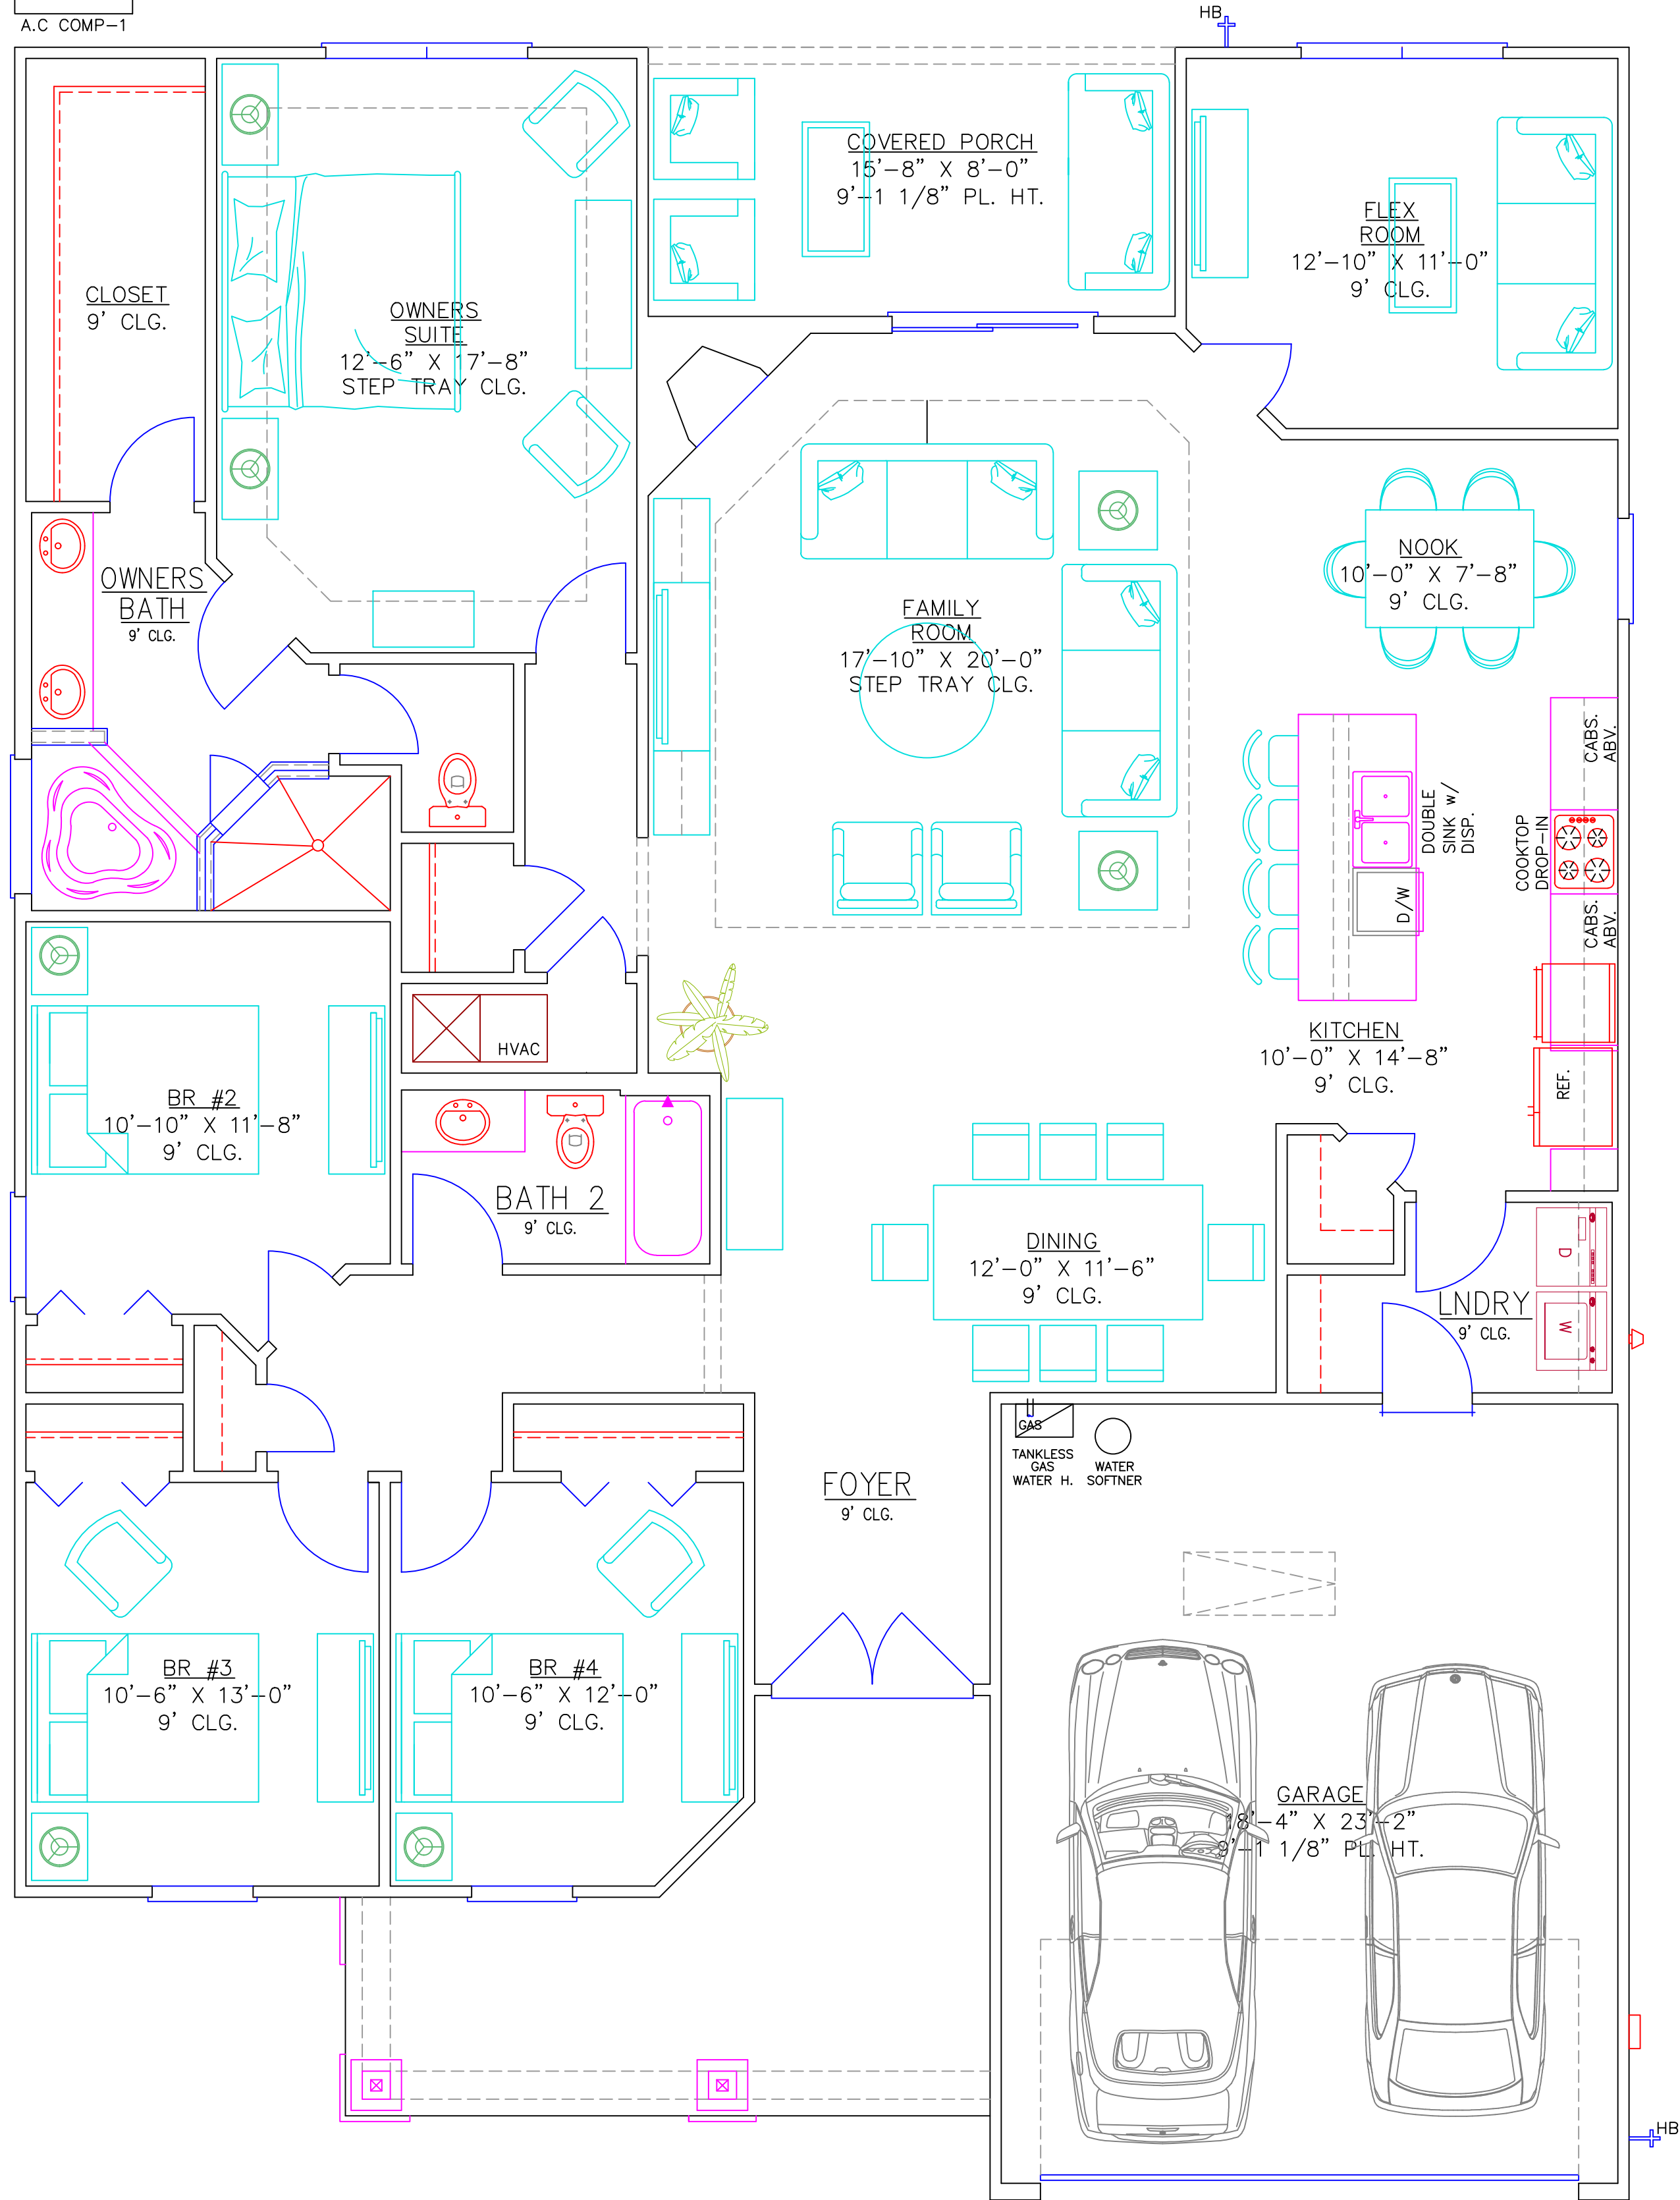

**MODEL 1
1 STORY HOUSE
DEERWOOD CROSSING**

Developer:
ASSET PROPERTY GROUP, LLC
P. O. Box 56291
Jacksonville, FL 32241
Phone: (904) 237-3123
Email: jmo.assetproperty@gmail.com

FURNITURE PLAN
SCALE: 1/4" = 1'-0"