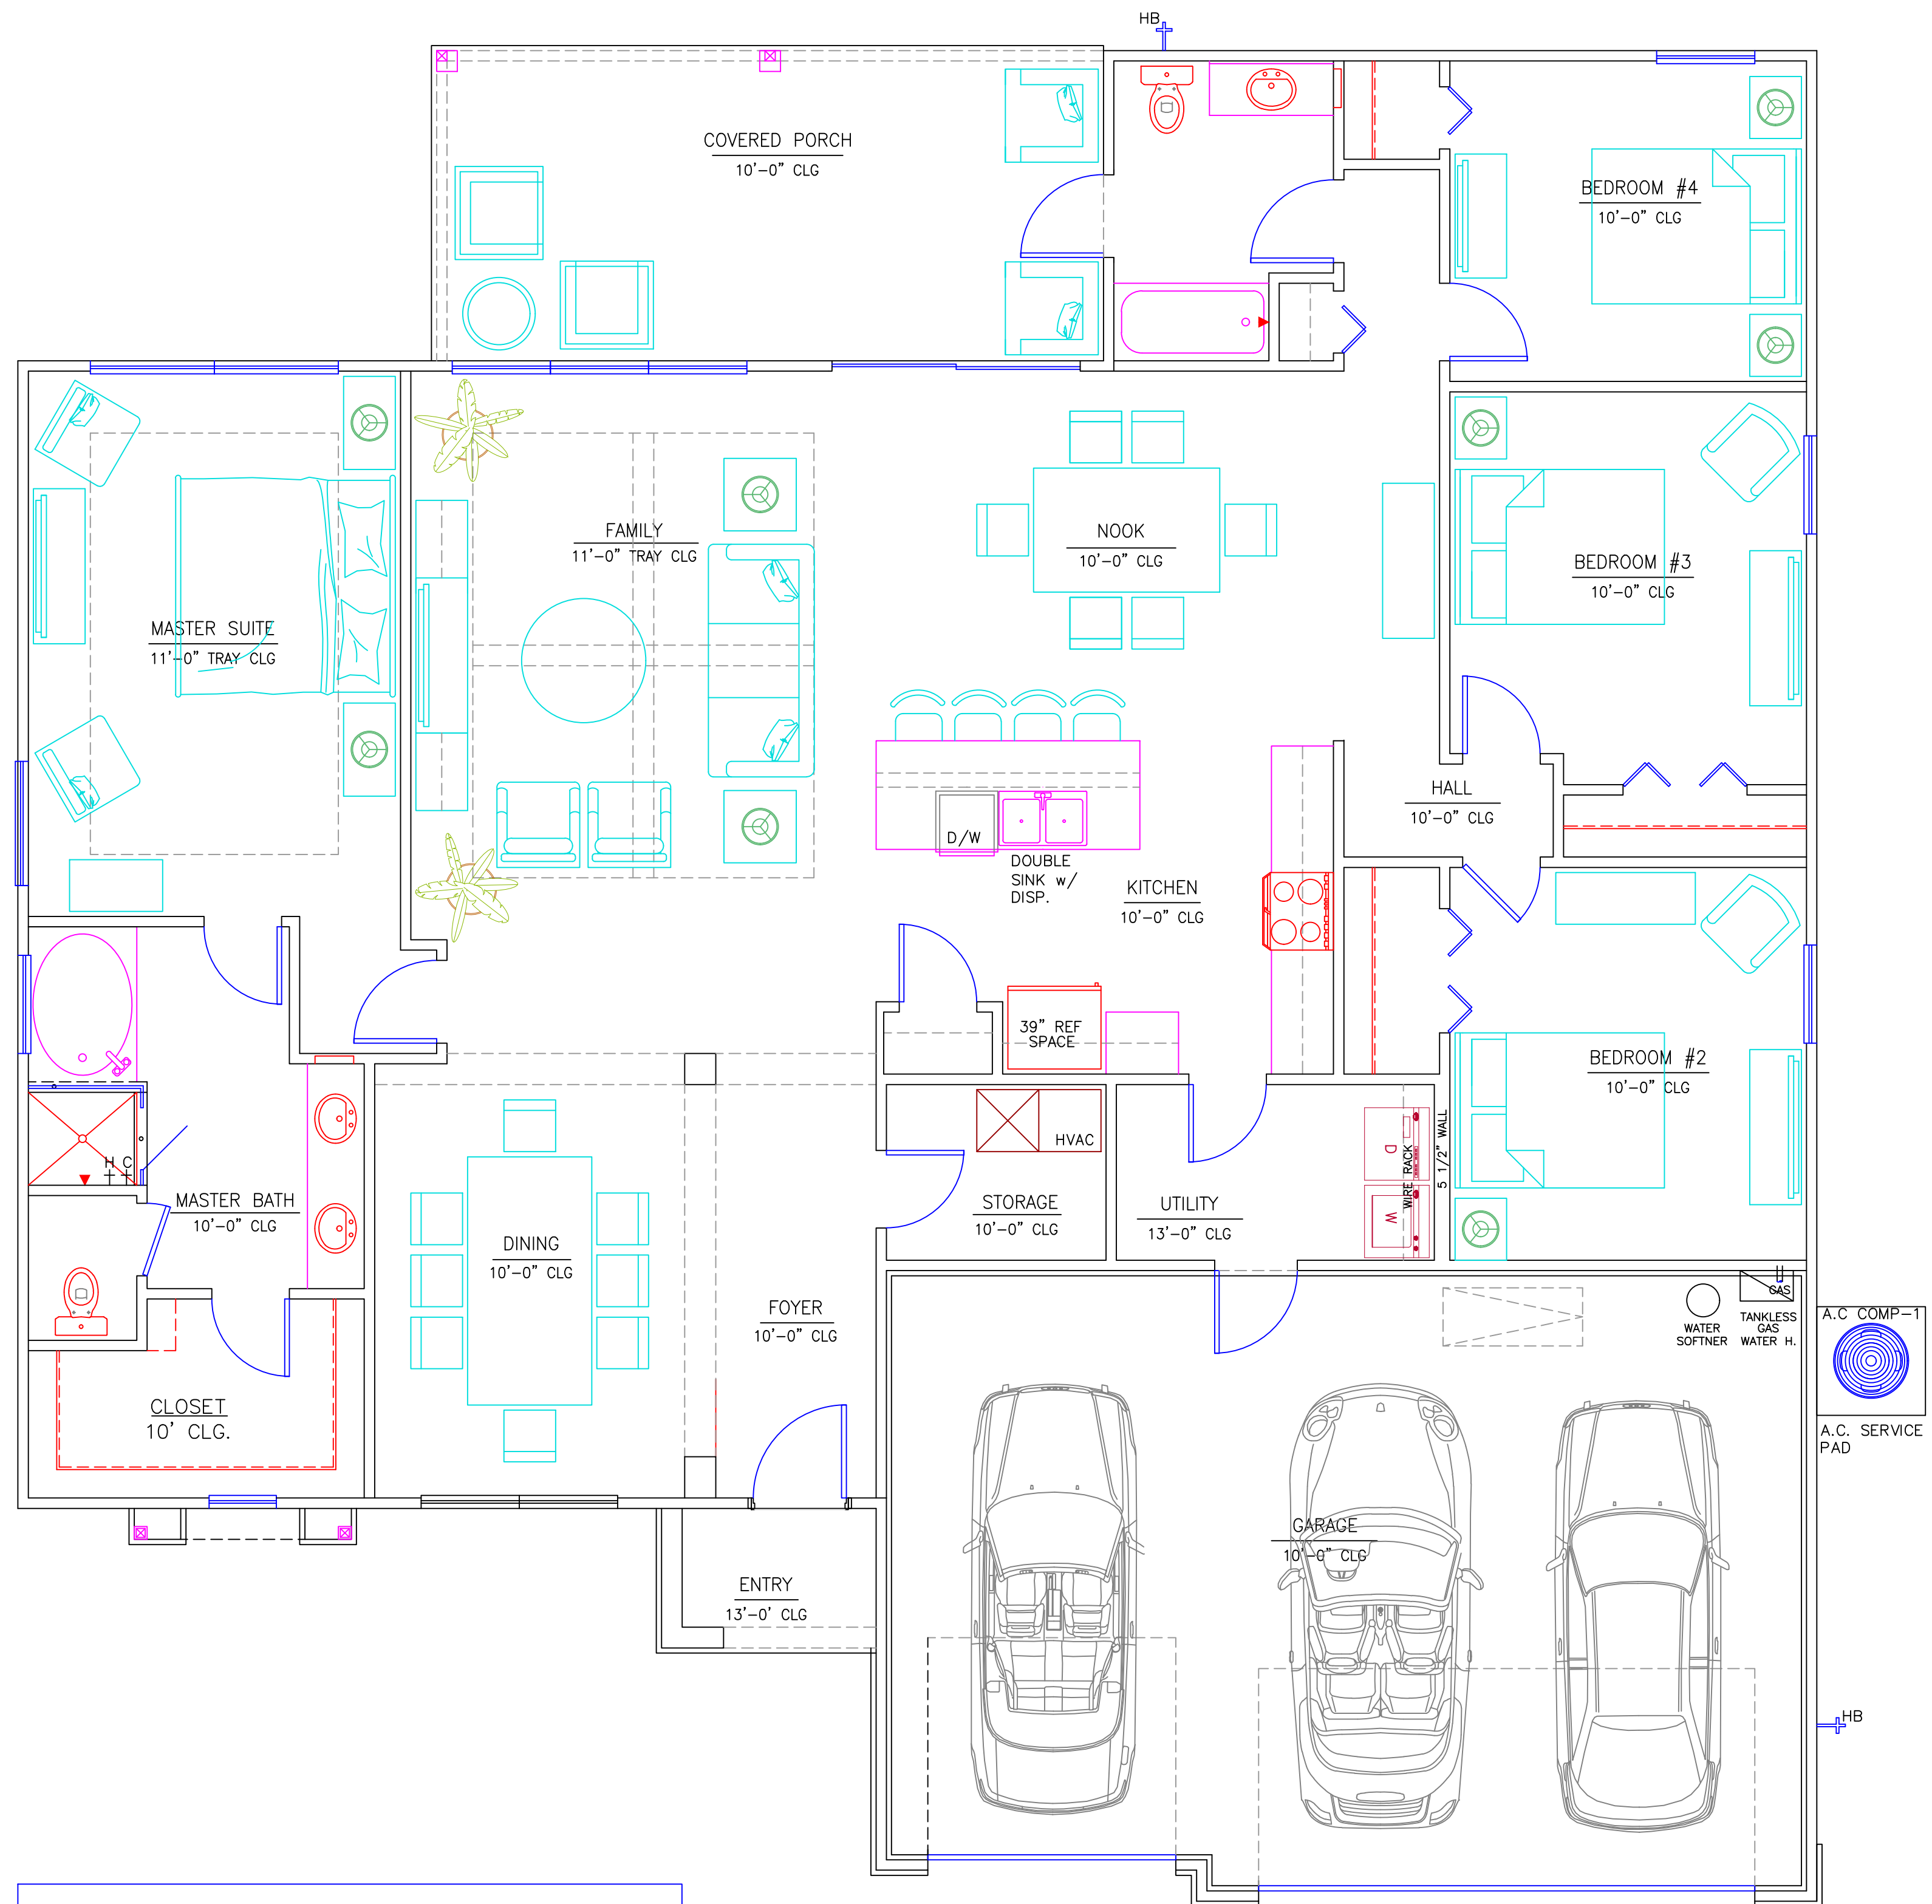

MODEL 2  
1 STORY HOUSE  
DEERWOOD CROSSING

Developer: James M. O'Nan,  
President  
ASSET PROPERTY GROUP, LLC  
P. O. Box 56291  
Jacksonville, FL 32241  
Phone: (904) 237-3123  
Email: [jmo.assetproperty@gmail.com](mailto:jmo.assetproperty@gmail.com)

FURNITURE PLAN  
SCALE: 1/4" = 1'-0"