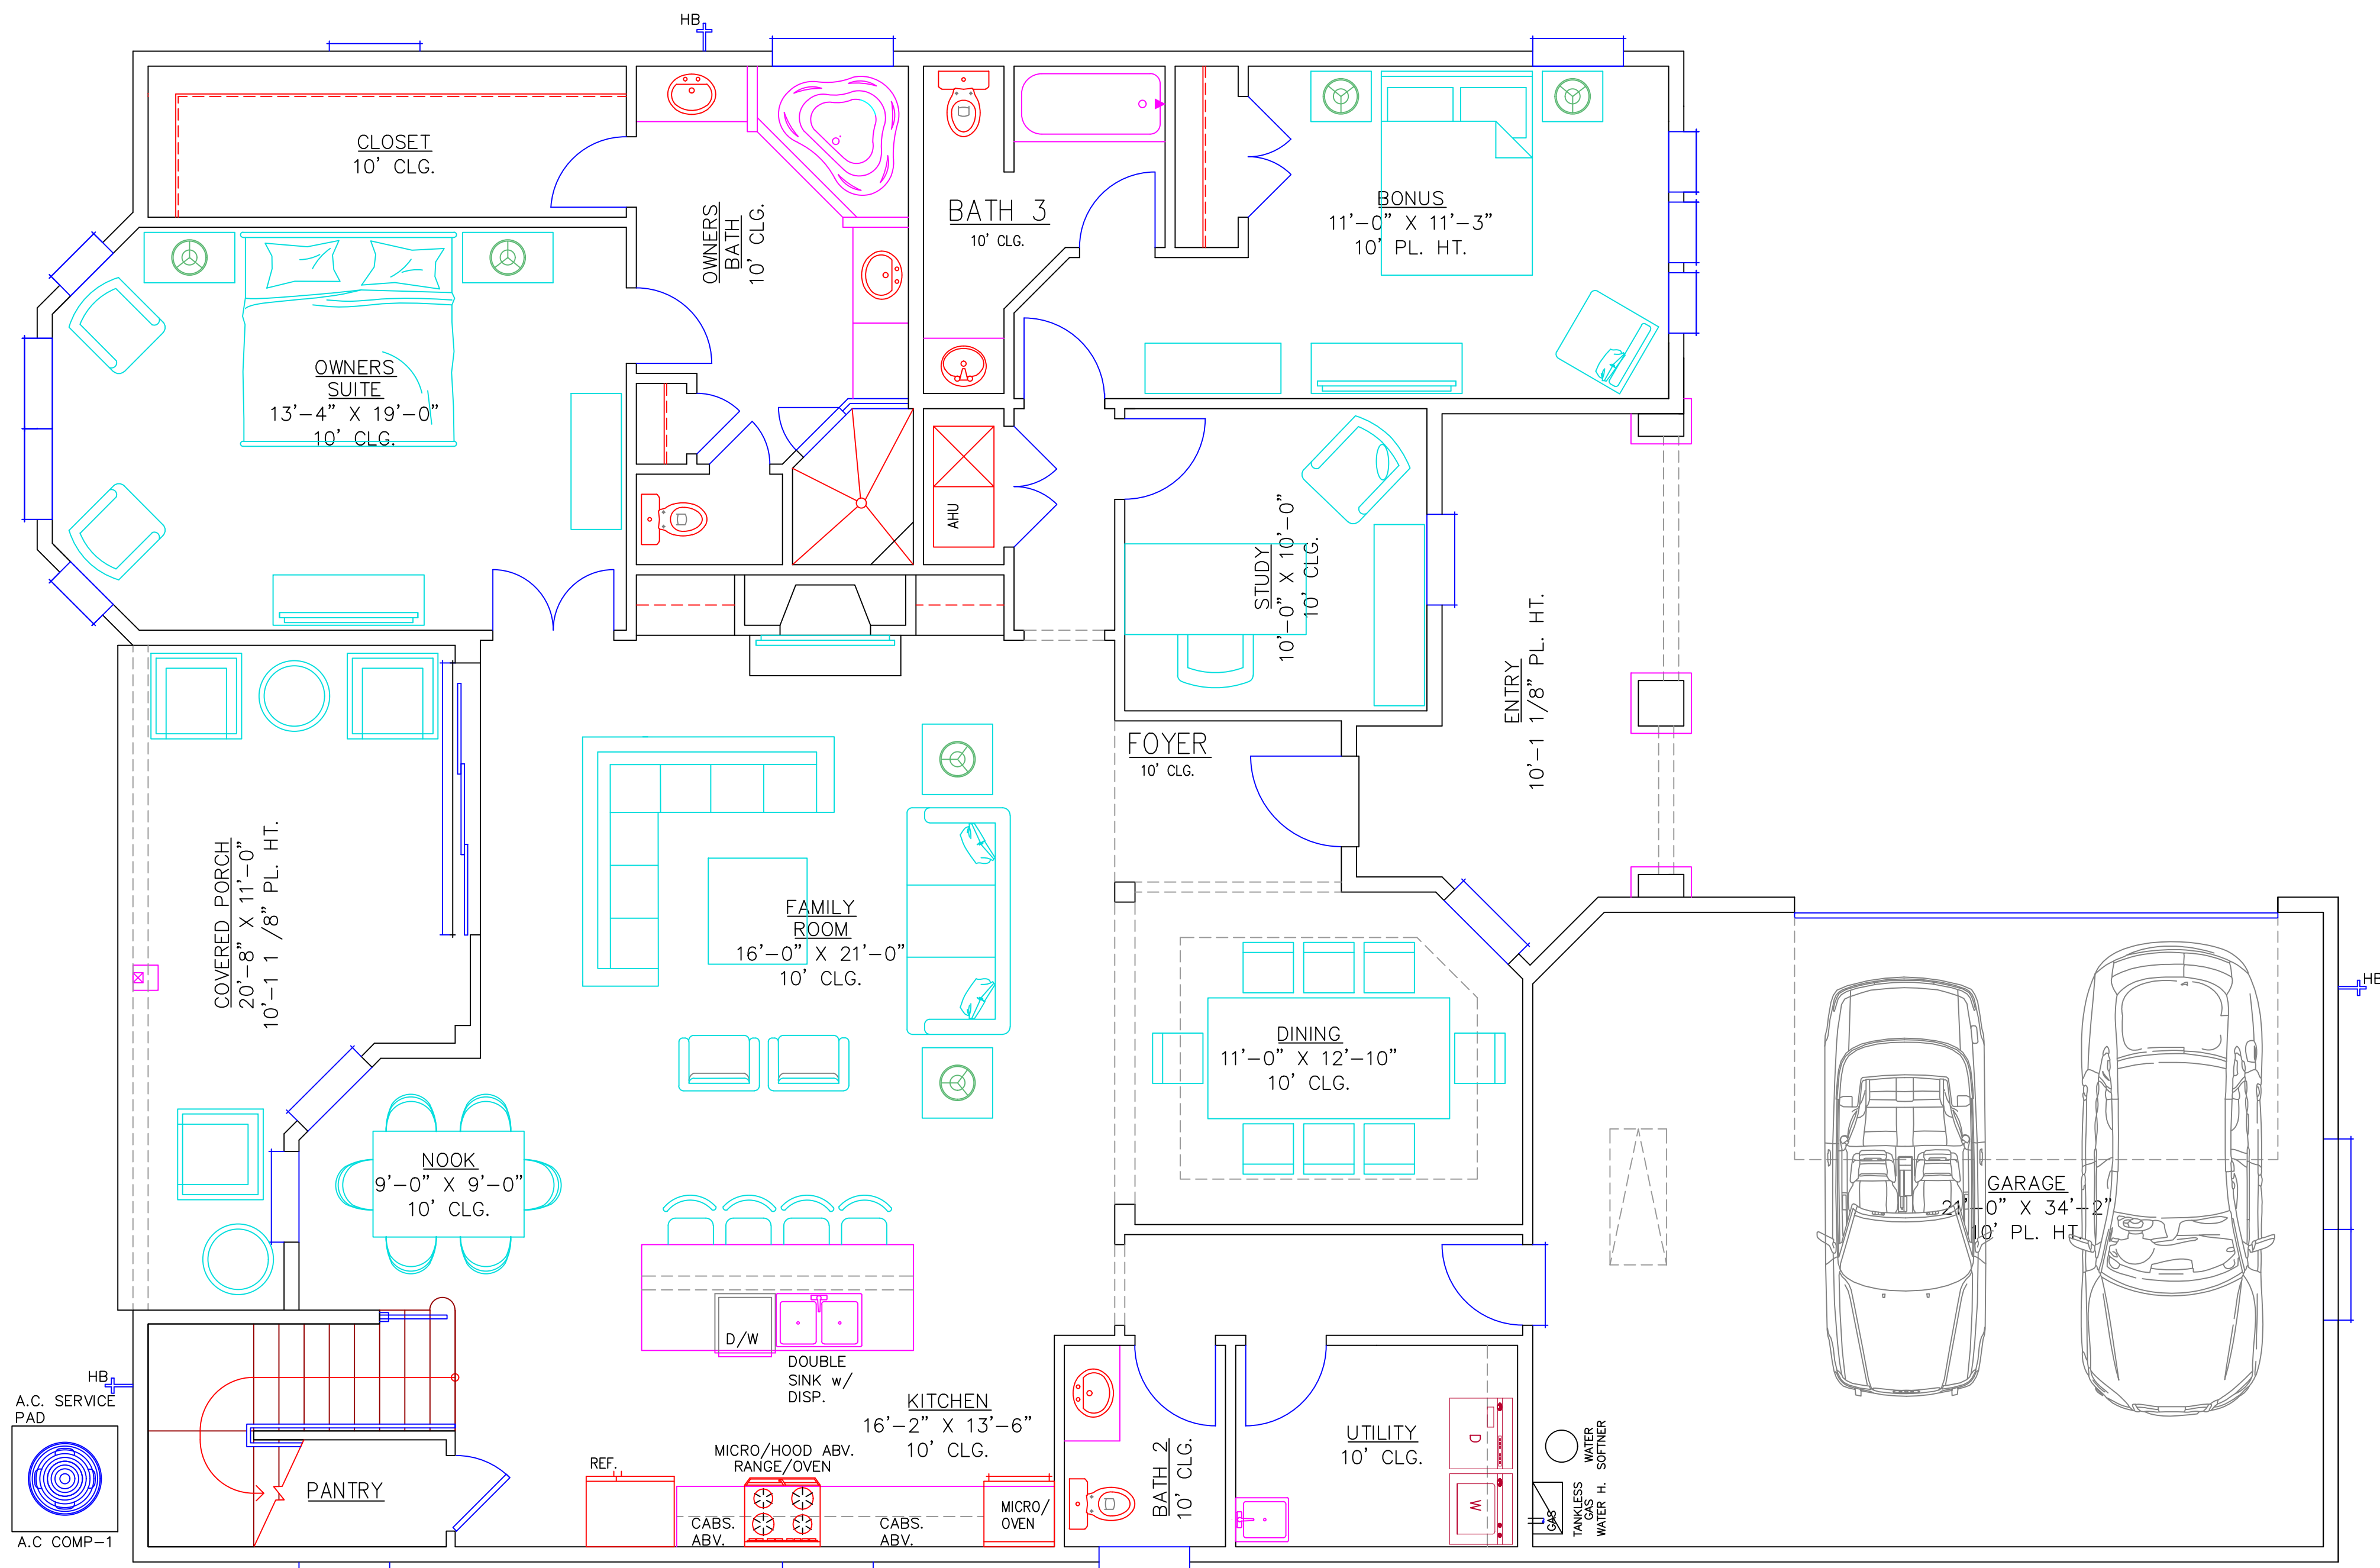

MODEL 3
2 STORY HOUSE
DEERWOOD CROSSING

Developer:
 ASSET PROPERTY GROUP, LLC
 P. O. Box 56291
 Jacksonville, FL 32241
 Phone: (904) 237-3123
 Email: jmo.assetproperty@gmail.com

FURNITURE PLANS
 SCALE: 1/4" = 1'-0"