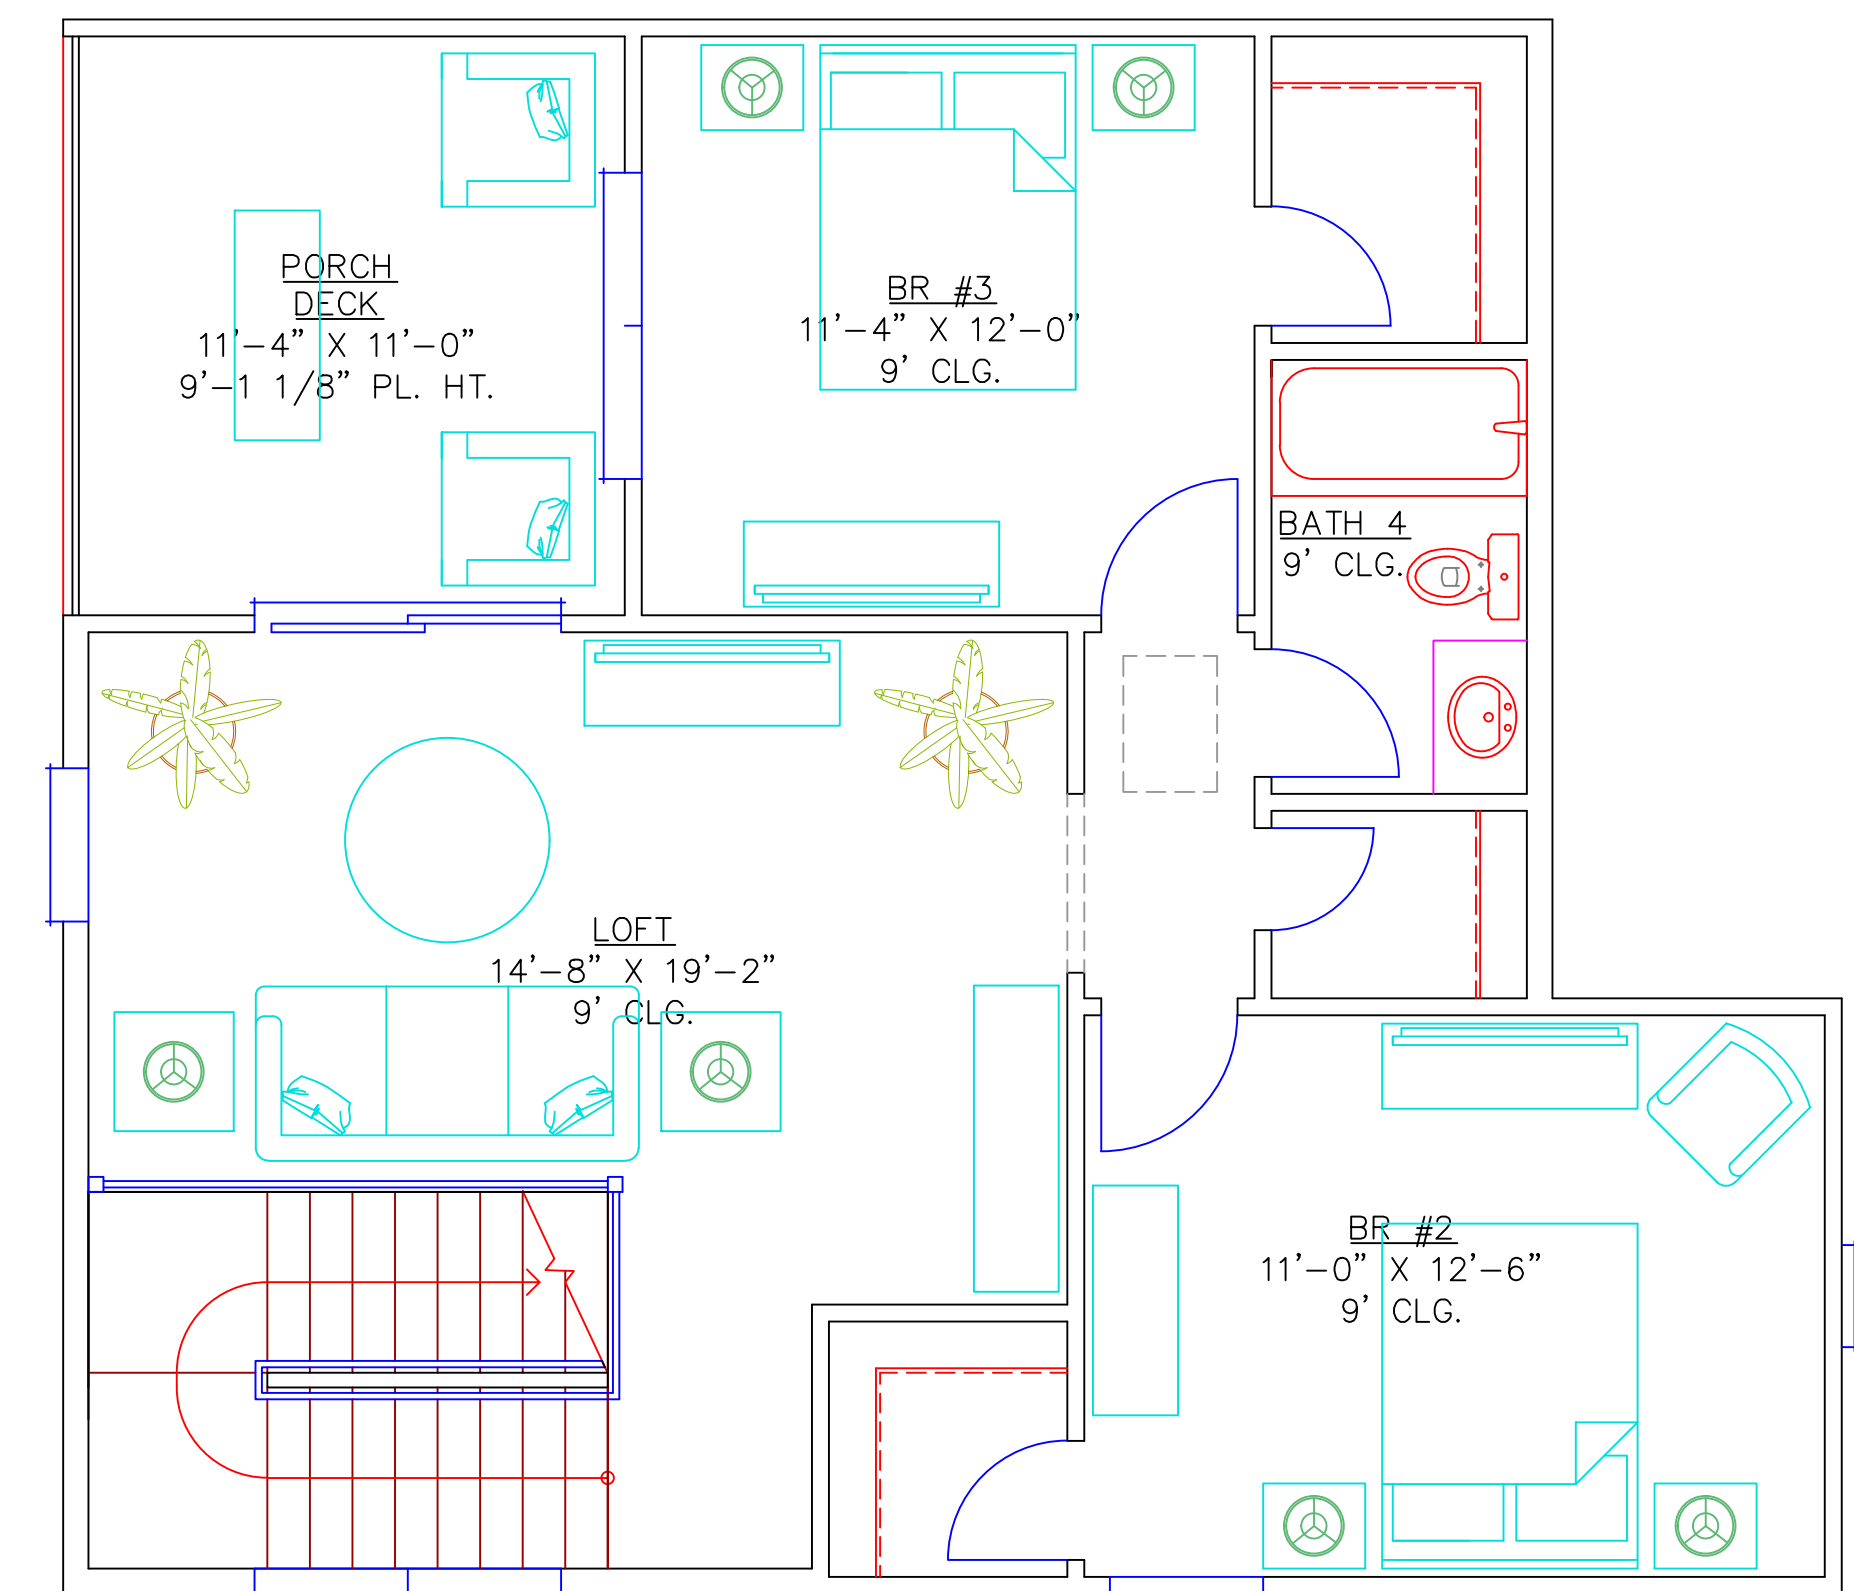

MODEL 3
2 STORY HOUSE
DEERWOOD CROSSING

Developer:
 ASSET PROPERTY GROUP, LLC
 P. O. Box 56291
 Jacksonville, FL 32241
 Phone: (904) 237-3123
 Email: jmo.assetproperty@gmail.com

FURNITURE PLANS
 SCALE: 1/4" = 1'-0"