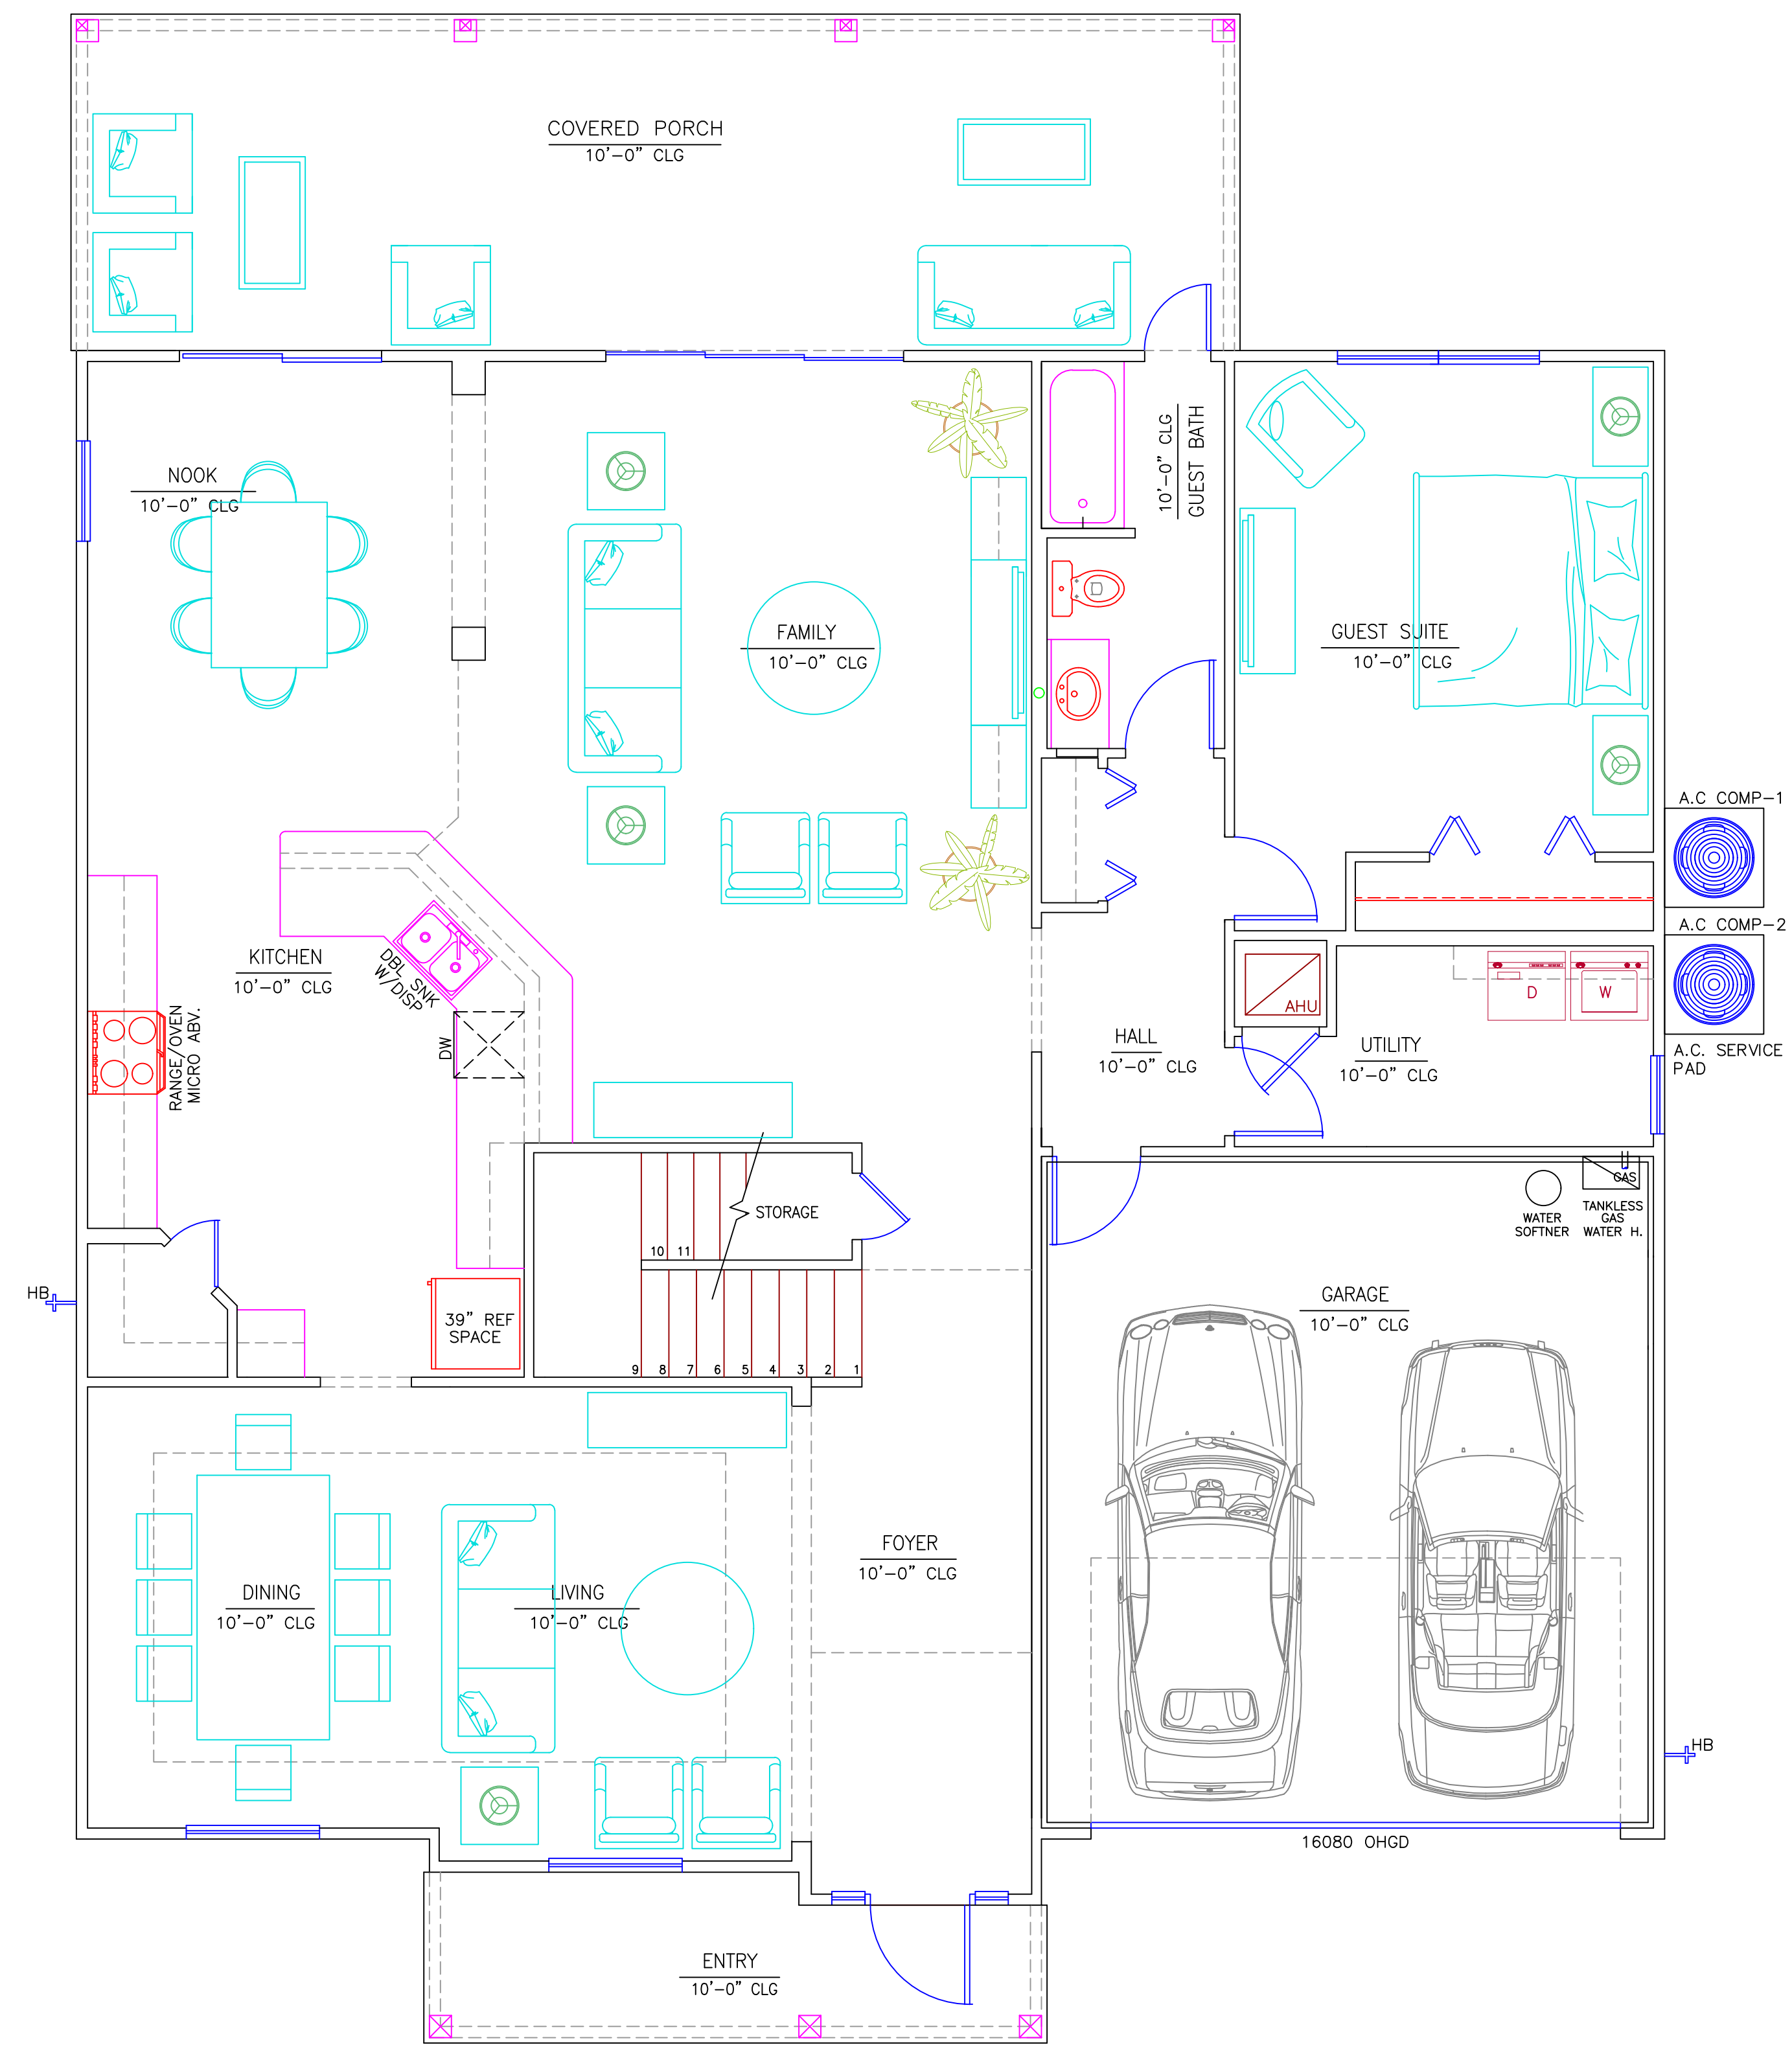

**MODEL 4
2 STORY HOUSE
DEERWOOD CROSSING**

Developer:
ASSET PROPERTY GROUP, LLC
P. O. Box 56291
Jacksonville, FL 32241
Phone: (904) 237-3123
Email: jmo.assetproperty@gmail.com

FURNITURE PLANS
SCALE: 1/4" = 1'-0"