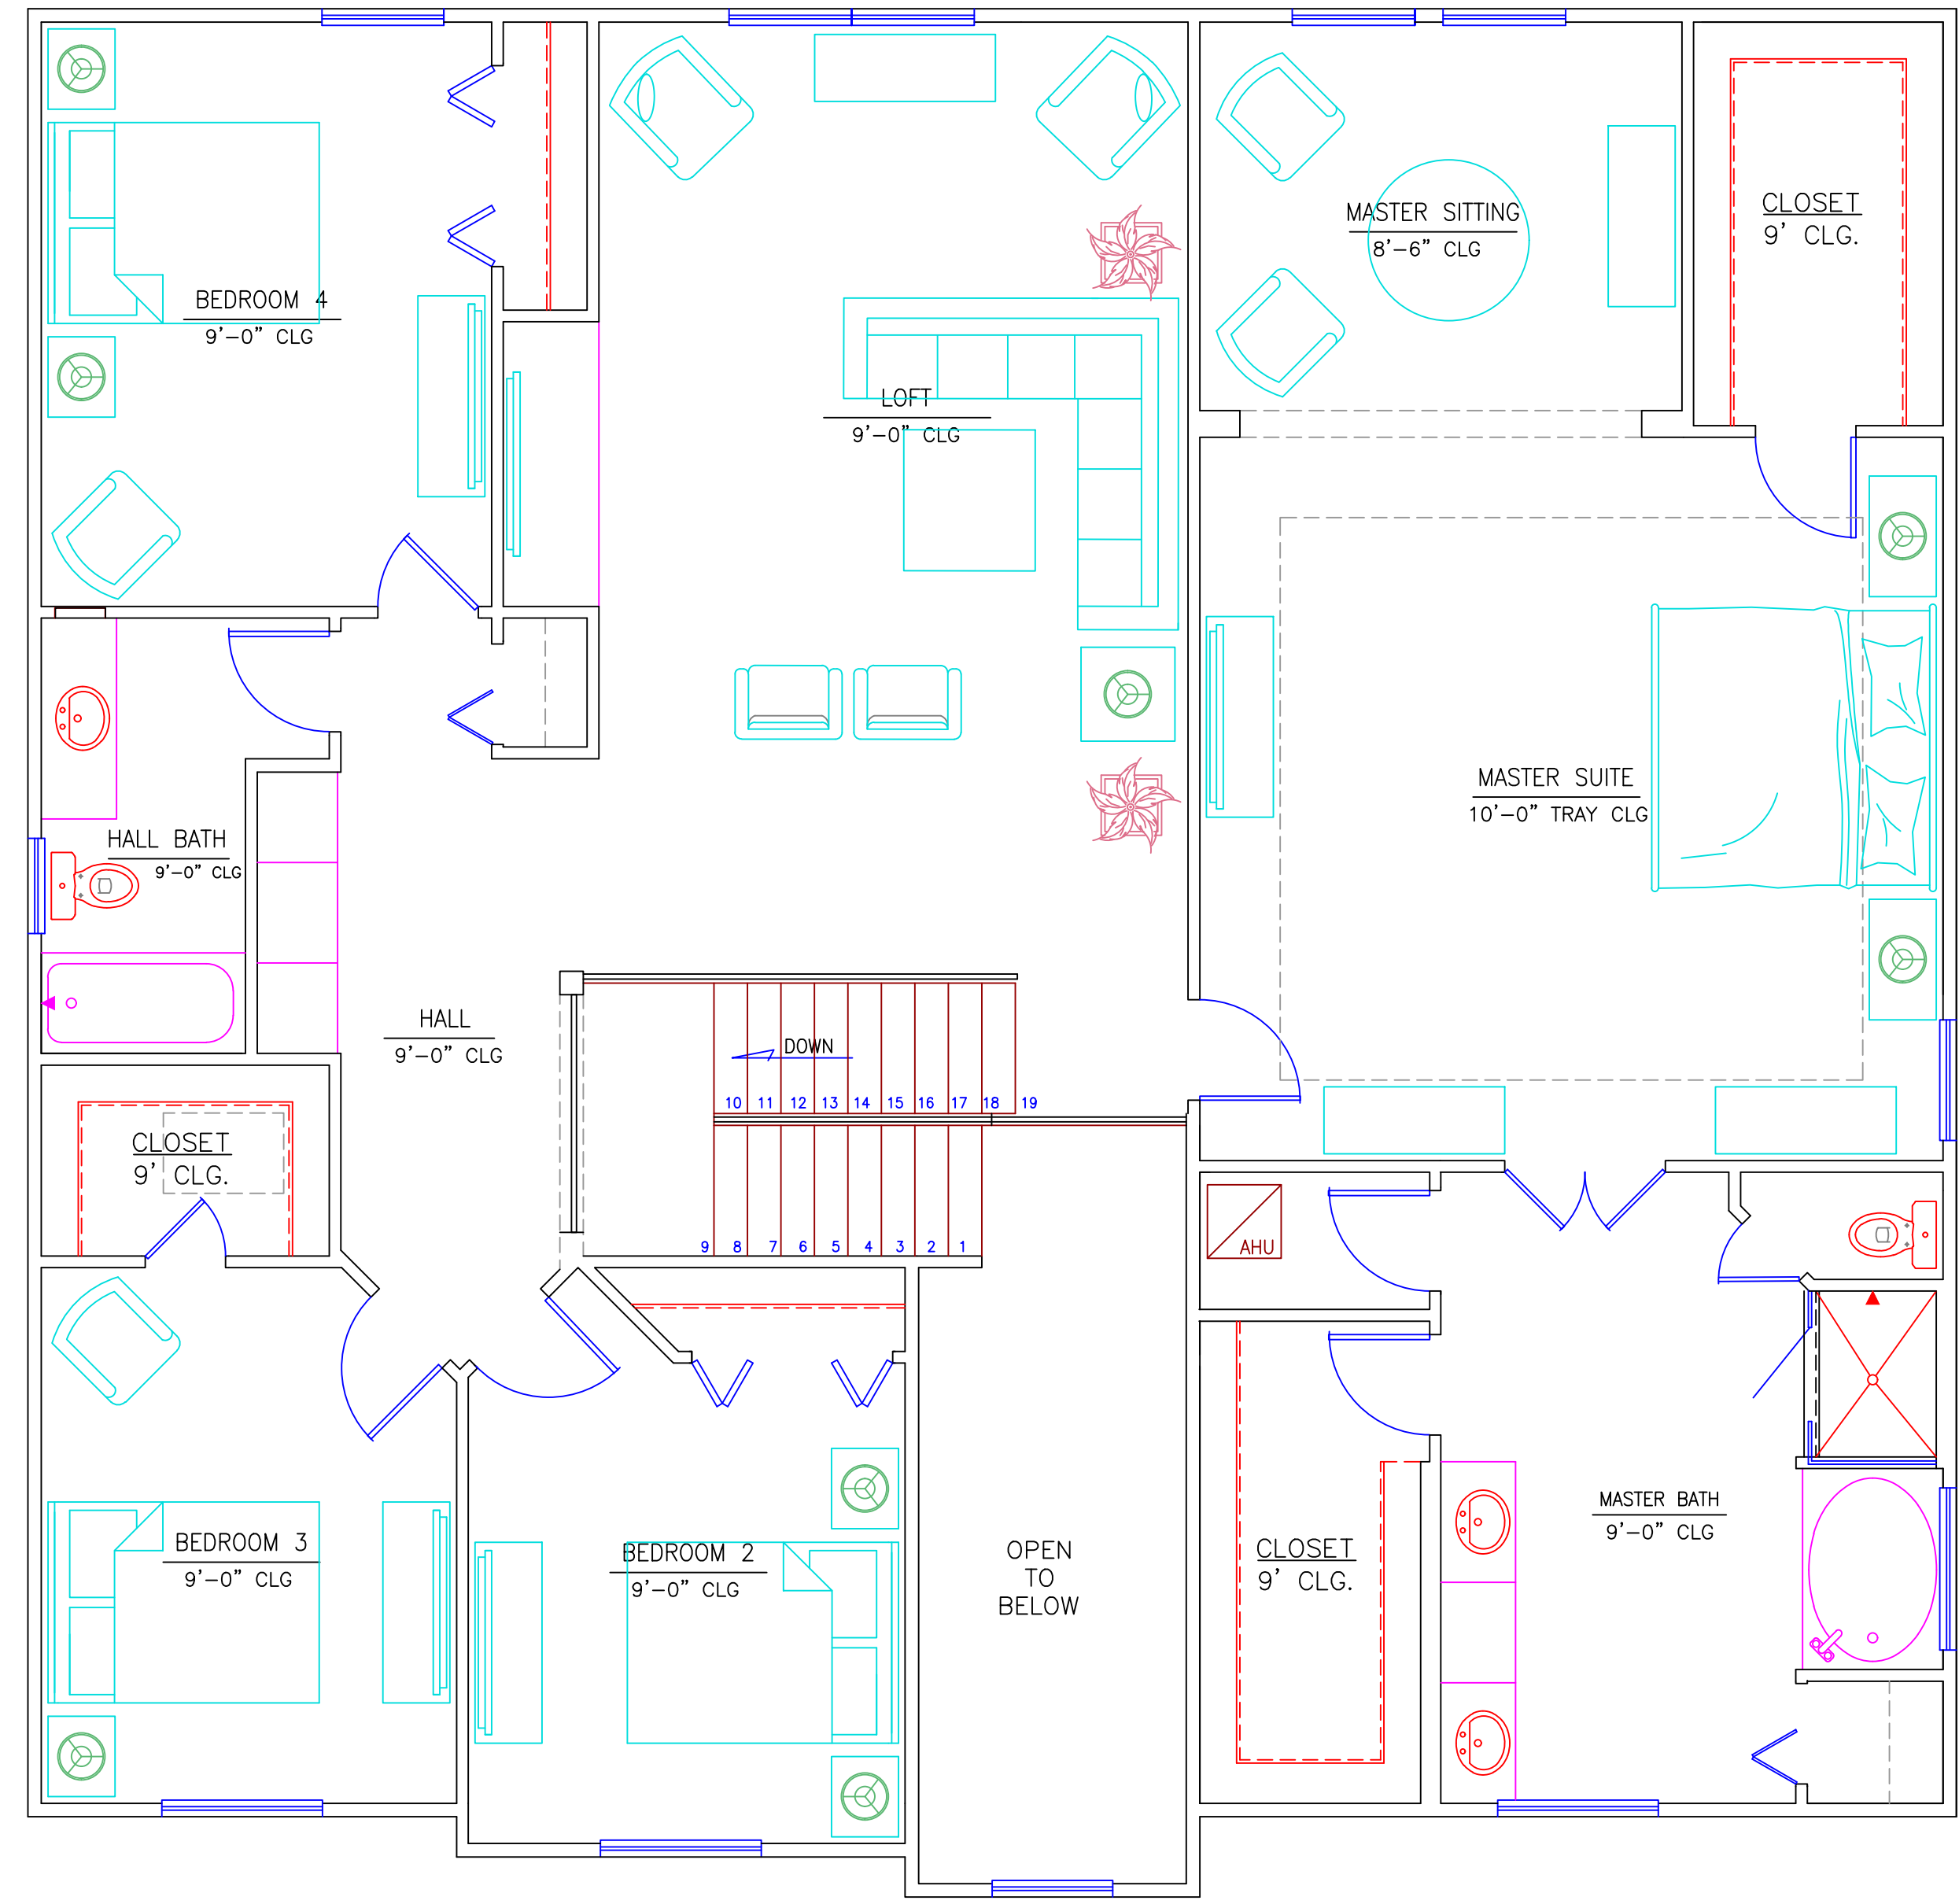

**MODEL 4
2 STORY HOUSE
DEERWOOD CROSSING**

Developer:
ASSET PROPERTY GROUP, LLC
P. O. Box 56291
Jacksonville, FL 32241
Phone: (904) 237-3123
Email: jmo.assetproperty@gmail.com

FURNITURE PLANS
SCALE: 1/4" = 1'-0"